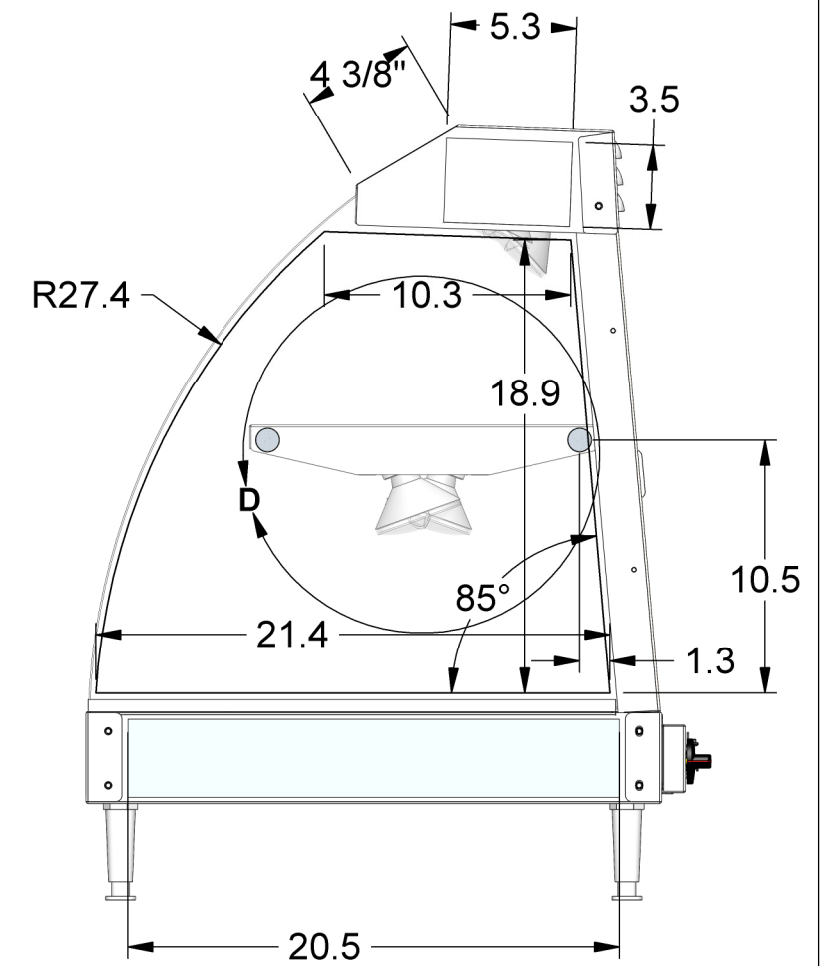

GNG-2P2T

GNG-3P2T

FRONT VIEW

SIDE VIEW

		TOLÉRANCES / TOLERANCES CRITIQUE / CRITICAL (XX) RÉFÉRENCE / REFERENCE (XX)		735 RUE ROSSITER ST-JEAN-SUR-RICHELIEU QUÉBEC, CANADA J3B 8A4 ☎(450) 359-0800		 Resfab EQUIPMENT inc.	
X.XX ±0.01 Δ ±1° X/Y ±1/32		232.333 Lbs B		GNG GRAPHIC OPPORTUNITIES		2019-11-07 # 1 / 2	
P. HALLÉ P. SIMARD		1:10 R 0		GNG GRAPHIC-OPP		GNG GRAPHIC-OPP	