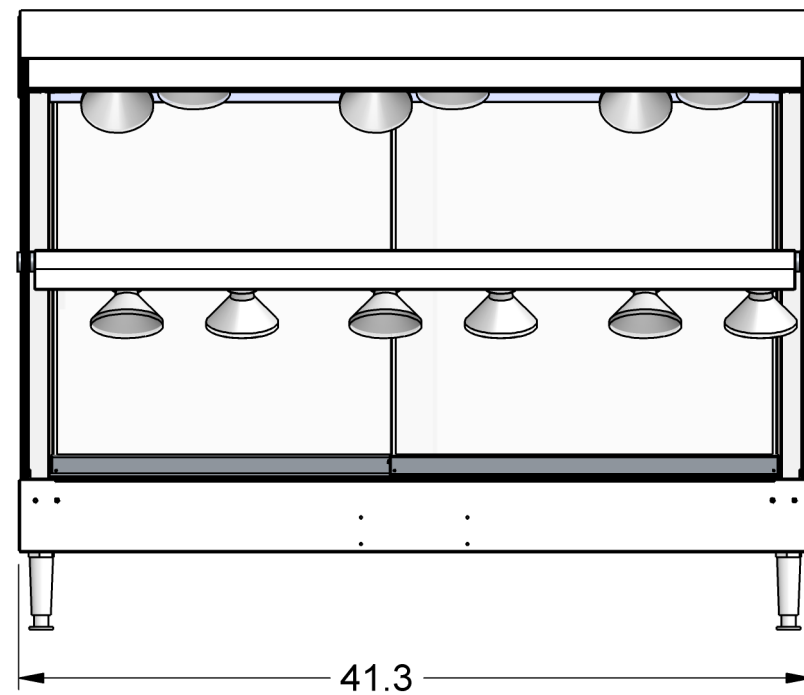

GNG-2P2T

GNG-3P2T

FRONT VIEW

SIDE VIEW

		TOLÉRANCES / TOLERANCES CRITIQUE / CRITICAL (XX) RÉFÉRENCE / REFERENCE (XX)		735 RUE ROSSITER ST-JEAN-SUR-RICHELIEU QUÉBEC, CANADA J3B 8A4 ☎(450) 359-0800		 Resfab EQUIPMENT inc.	
X.XX ±0.01 Δ ±1° X/Y ±1/32		232.333 Lbs B		GNG GRAPHIC OPPORTUNITIES		2019-11-07 # 1 / 2	
P. HALLÉ P. SIMARD		1:10 R 0		GNG GRAPHIC-OPP		GNG GRAPHIC-OPP	