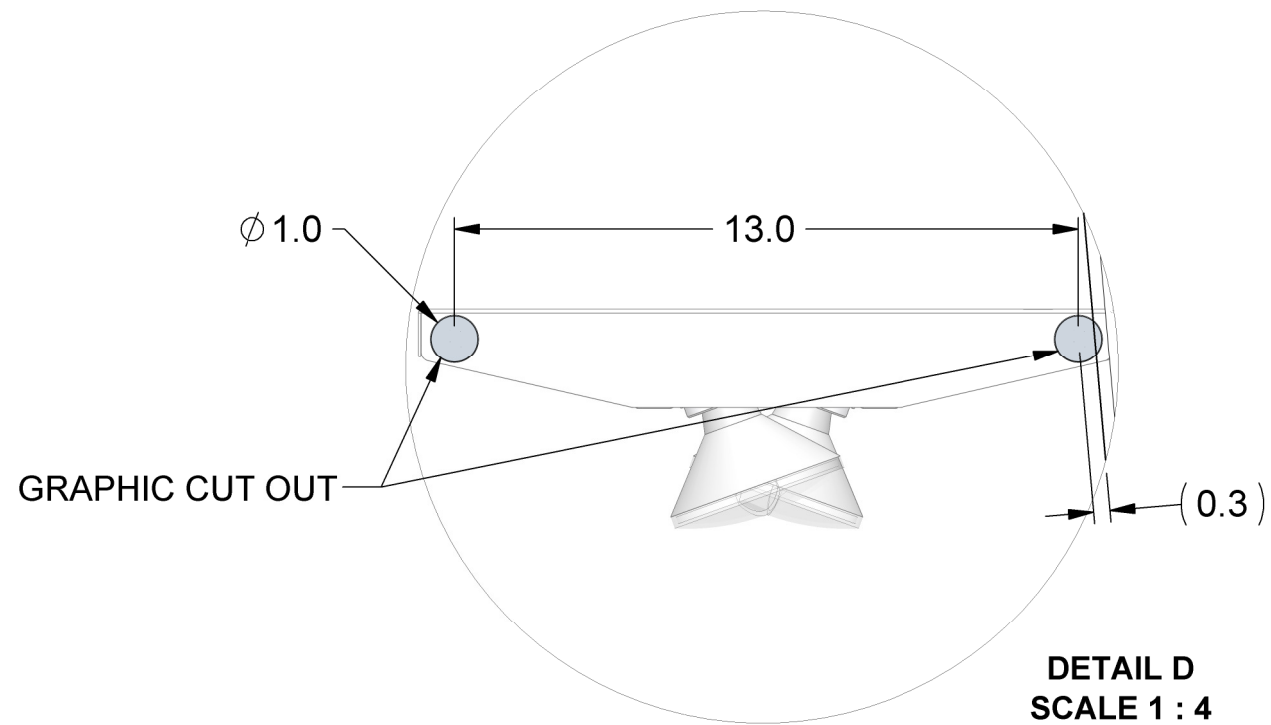

GNG-2P2T

GNG-3P2T

FRONT VIEW

SIDE VIEW

		TOLÉRANCES / TOLERANCES CRITIQUE / CRITICAL (XX) RÉFÉRENCE / REFERENCE (XX)		735 RUE ROSSITER ST-JEAN-SUR-RICHELIEU QUÉBEC, CANADA J3B 8A4 ☎(450) 359-0800		 Resfab EQUIPMENT inc.	
X.XX ±0.01 Δ ±1° X/Y ±1/32		232.333 Lbs B		GNG GRAPHIC OPPORTUNITIES		2019-11-07 # 1 / 2	
P. HALLÉ P. SIMARD		1:10 R 0		GNG GRAPHIC-OPP		GNG GRAPHIC-OPP	