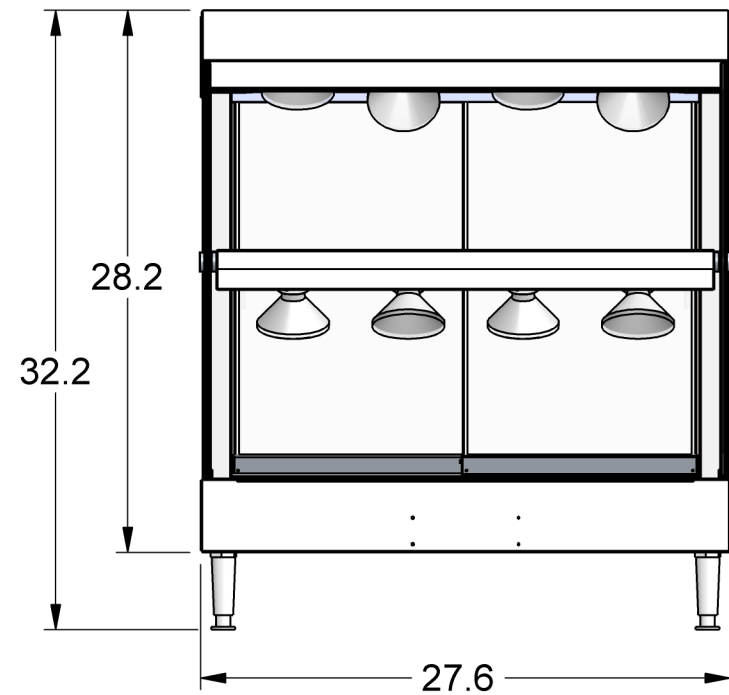

GNG-2P2T

GNG-3P2T

FRONT VIEW

SIDE VIEW

		TOLÉRANCES / TOLERANCES CRITIQUE / CRITICAL (XX) RÉFÉRENCE / REFERENCE (XX)		735 RUE ROSSITER ST-JEAN-SUR-RICHELIEU QUÉBEC, CANADA J3B 8A4 ☎(450) 359-0800		 Resfab EQUIPMENT inc.	
X.XX ±0.01 Δ ±1° X/Y ±1/32		232.333 Lbs B		GNG GRAPHIC OPPORTUNITIES		2019-11-07 # 1 / 2	
P. HALLÉ P. SIMARD		1:10 R 0		GNG GRAPHIC-OPP		GNG GRAPHIC-OPP	