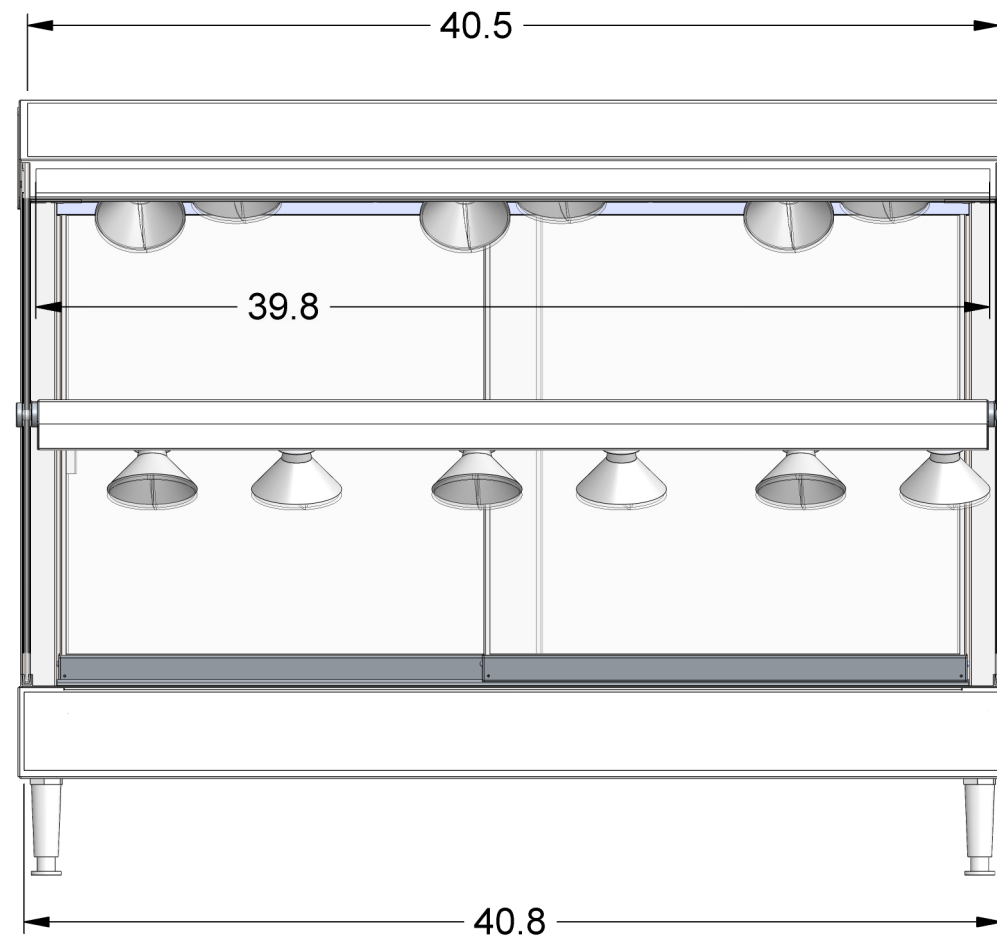

GNG-2P2T

GNG-3P2T

FRONT VIEW

SIDE VIEW

		TOLÉRANCES / TOLERANCES CRITIQUE / CRITICAL (XX) RÉFÉRENCE / REFERENCE (XX)		735 RUE ROSSITER ST-JEAN-SUR-RICHELIEU QUÉBEC, CANADA J3B 8A4 ☎(450) 359-0800		 Resfab EQUIPMENT inc.	
X.XX ±0.01 Δ ±1° X/Y ±1/32		232.333 Lbs B		GNG GRAPHIC OPPORTUNITIES		2019-11-07 # 1 / 2	
P. HALLÉ P. SIMARD		1:10 R 0		GNG GRAPHIC-OPP		GNG GRAPHIC-OPP	