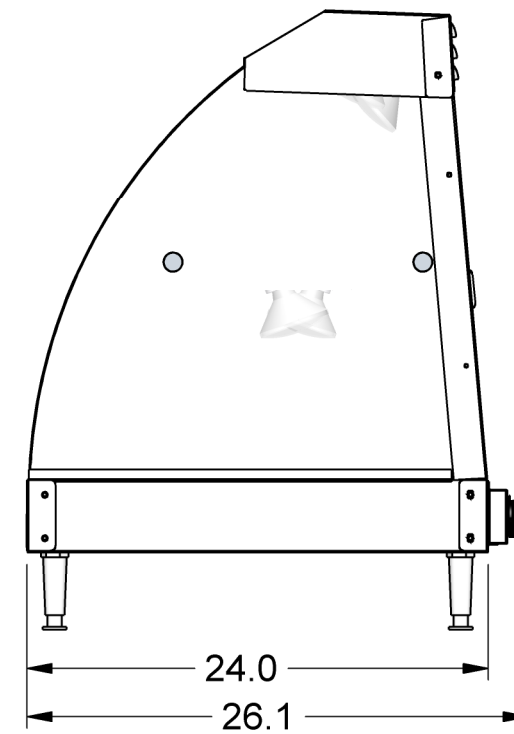

GNG-2P2T

GNG-3P2T

FRONT VIEW

SIDE VIEW

		TOLÉRANCES / TOLERANCES CRITIQUE / CRITICAL (XX) RÉFÉRENCE / REFERENCE (XX)		735 RUE ROSSITER ST-JEAN-SUR-RICHELIEU QUÉBEC, CANADA J3B 8A4 ☎(450) 359-0800		 Resfab EQUIPMENT inc.	
X.XX ±0.01 Δ ±1° X/Y ±1/32		232.333 Lbs B		GNG GRAPHIC OPPORTUNITIES		2019-11-07 # 1 / 2	
P. HALLÉ P. SIMARD		1:10 R 0		GNG GRAPHIC-OPP		GNG GRAPHIC-OPP	