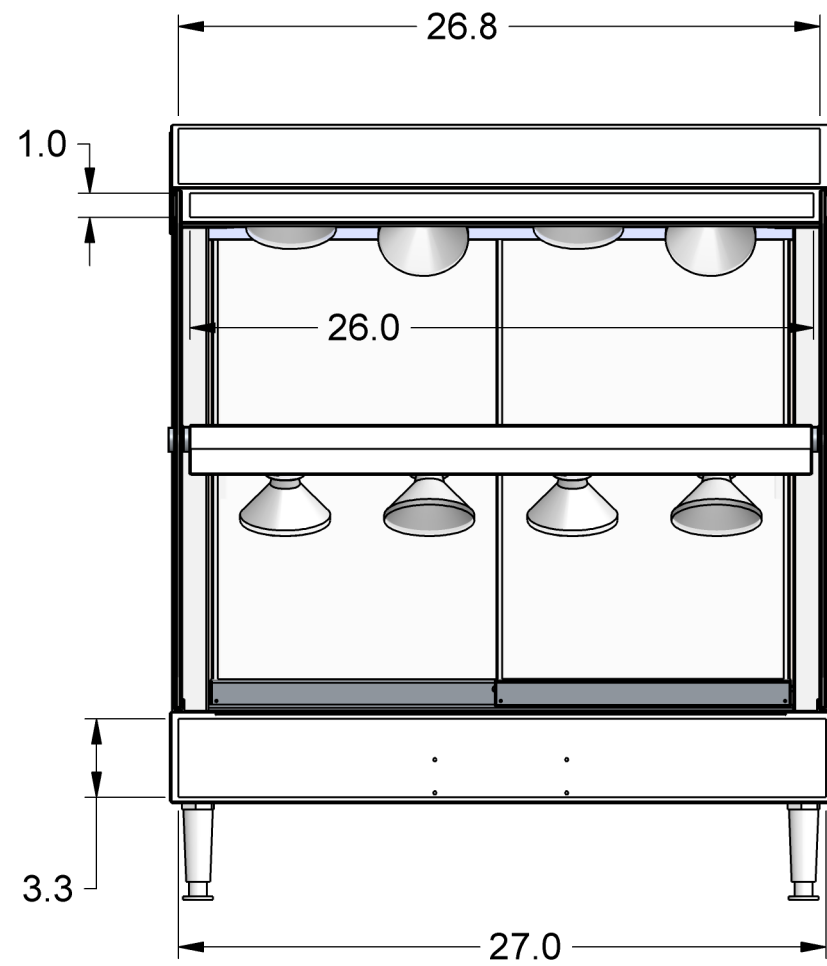

GNG-2P2T

GNG-3P2T

FRONT VIEW

SIDE VIEW

		TOLÉRANCES / TOLERANCES CRITIQUE / CRITICAL (XX) RÉFÉRENCE / REFERENCE (XX)		735 RUE ROSSITER ST-JEAN-SUR-RICHELIEU QUÉBEC, CANADA J3B 8A4 ☎(450) 359-0800		 Resfab EQUIPMENT inc.	
X.XX ±0.01 Δ ±1° X/Y ±1/32		232.333 Lbs B		GNG GRAPHIC OPPORTUNITIES		2019-11-07 # 1 / 2	
P. HALLÉ P. SIMARD		1:10 R 0		GNG GRAPHIC-OPP		GNG GRAPHIC-OPP	