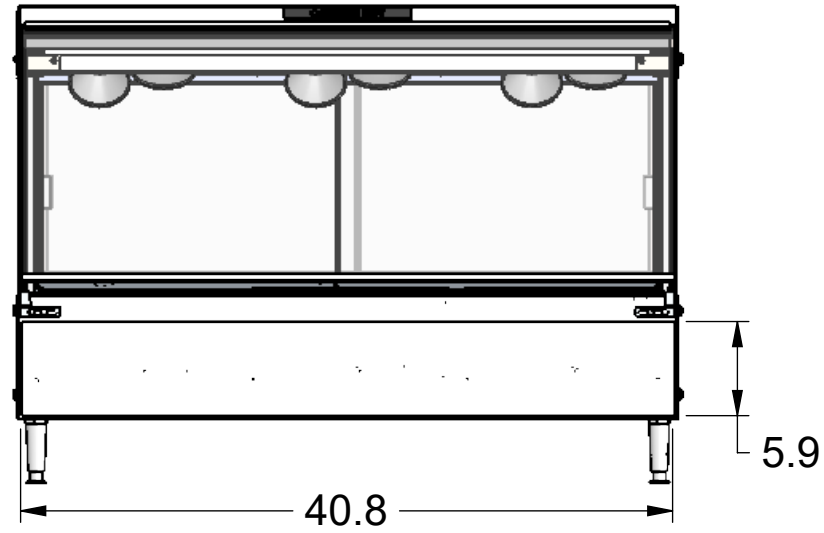

GM-3P

				See Sheet1	
	DMT				
TOLERANCES / TOLERANCES			735 RUE ROSSITER ST-JEAN-SUR-RICHELIEU QUÉBEC, CANADA J3B 8A4 (450) 359-0800		
CRITIQUE / CRITICAL RÉFÉRENCE / REFERENCE (XX)					
X.XX	X/Y				
±0.01	±1°	±1/32			
GM GRAPHIC OPPORTUNITIES				2019-11-07	
				# 2 / 2	
	P. HALLÉ		271.204 Lbs		B
	P. SIMARD		1:12		0
				GM GRAPHIC-OPP