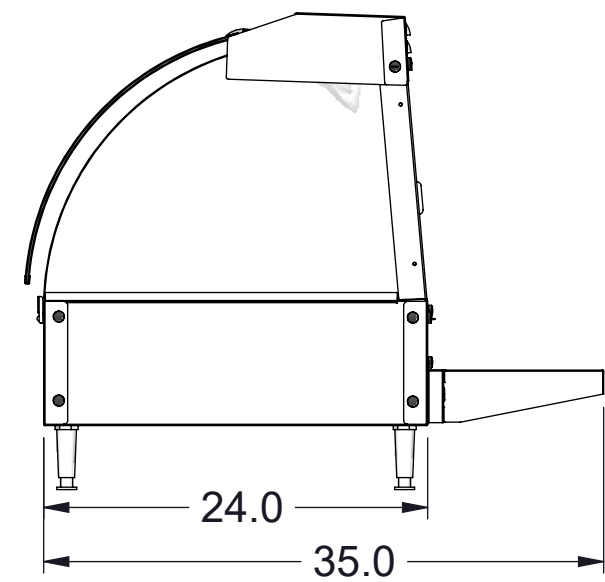

FRONT VIEW

FRONT VIEW

SIDE VIEW

TOLÉRANCES / TOLERANCES CRITIQUE / CRITICAL (XX) RÉFÉRENCE / REFERENCE (XX) X.XX X/Y ±0.01 ±1° ±1/32		735 RUE ROSSITER ST-JEAN-SUR-RICHELIEU QUÉBEC, CANADA J3B 8A4 ☎ (450) 359-0800		 Resfab EQUIPMENT inc.	
GM GRAPHIC OPPORTUNITIES				2019-11-07 # 1 / 2	
P. HALLÉ P. SIMARD		271.204 Lbs B		1:12 R 0 GM GRAPHIC-OPP	