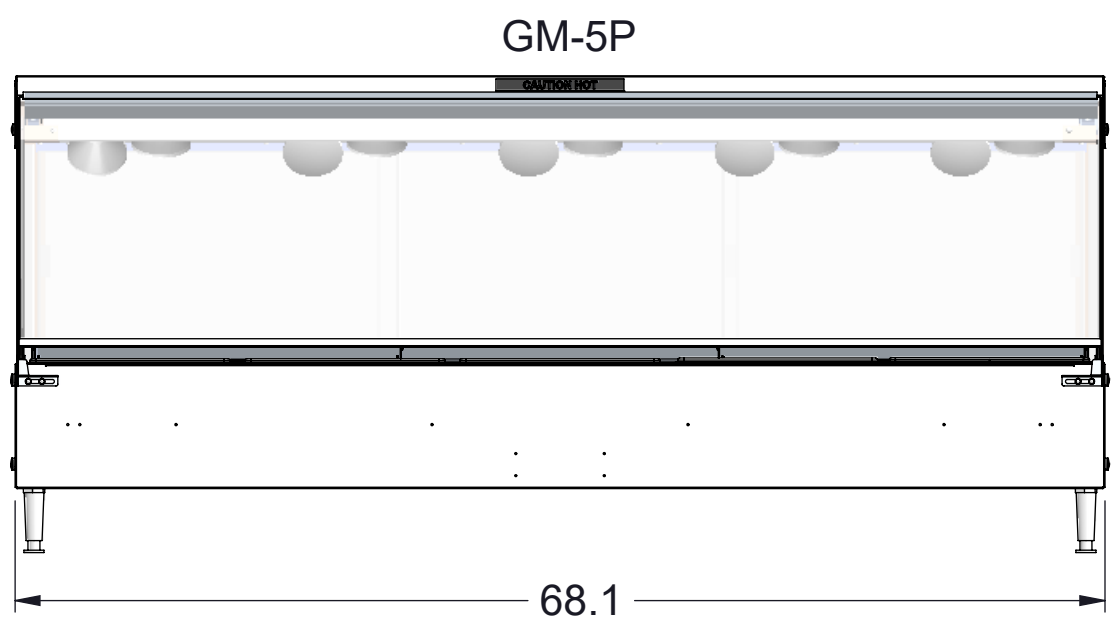

FRONT VIEW

FRONT VIEW

SIDE VIEW

TOLÉRANCES / TOLERANCES CRITIQUE / CRITICAL (XX) RÉFÉRENCE / REFERENCE (XX) X.XX X/Y ±0.01 ±1° ±1/32		735 RUE ROSSITER ST-JEAN-SUR-RICHELIEU QUÉBEC, CANADA J3B 8A4 ☎ (450) 359-0800		 Resfab EQUIPMENT inc.	
GM GRAPHIC OPPORTUNITIES				2019-11-07 # 1 / 2	
P. HALLÉ P. SIMARD		271.204 Lbs B		1:12 R 0 GM GRAPHIC-OPP	

M:\Specs\ GM-GRAPHIC-OPP

GM-3P

GM-4P

GM-5P

				See Sheet1	
	DMT				
TOLERANCES / TOLERANCES			735 RUE ROSSITER ST-JEAN-SUR-RICHELIEU QUÉBEC, CANADA J3B 8A4 (450) 359-0800		
CRITIQUE / CRITICAL RÉFÉRENCE / REFERENCE (XX)					
X.XX	X/Y				
±0.01	±1°	±1/32			
GM GRAPHIC OPPORTUNITIES				2019-11-07	
				# 2 / 2	
	P. HALLÉ		271.204 Lbs		B
	P. SIMARD		1:12		0
				GM GRAPHIC-OPP	