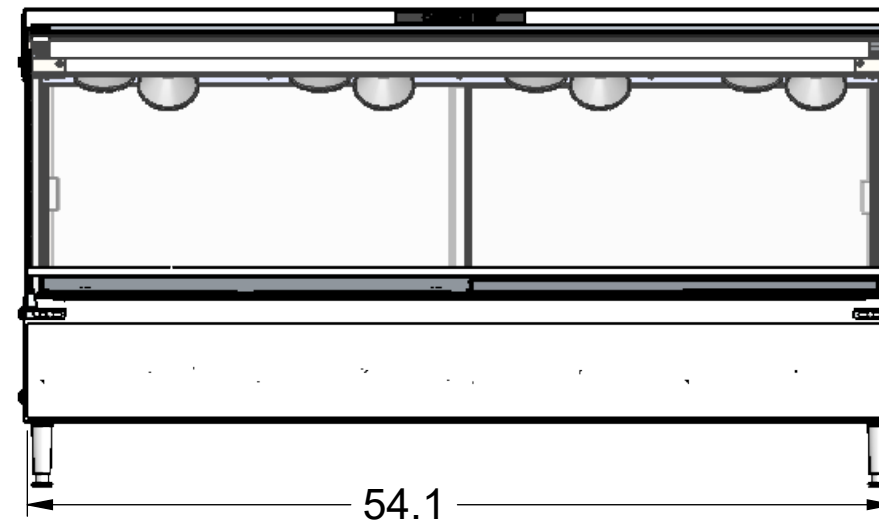

GM-4P

				See Sheet1	
	DMT				
TOLERANCES / TOLERANCES			735 RUE ROSSITER ST-JEAN-SUR-RICHELIEU QUÉBEC, CANADA J3B 8A4 (450) 359-0800		
CRITIQUE / CRITICAL RÉFÉRENCE / REFERENCE (XX)					
X.XX	X/Y				
±0.01	±1°	±1/32			
GM GRAPHIC OPPORTUNITIES				2019-11-07	
				# 2 / 2	
	P. HALLÉ		271.204 Lbs		B
	P. SIMARD		1:12		0
				GM GRAPHIC-OPP